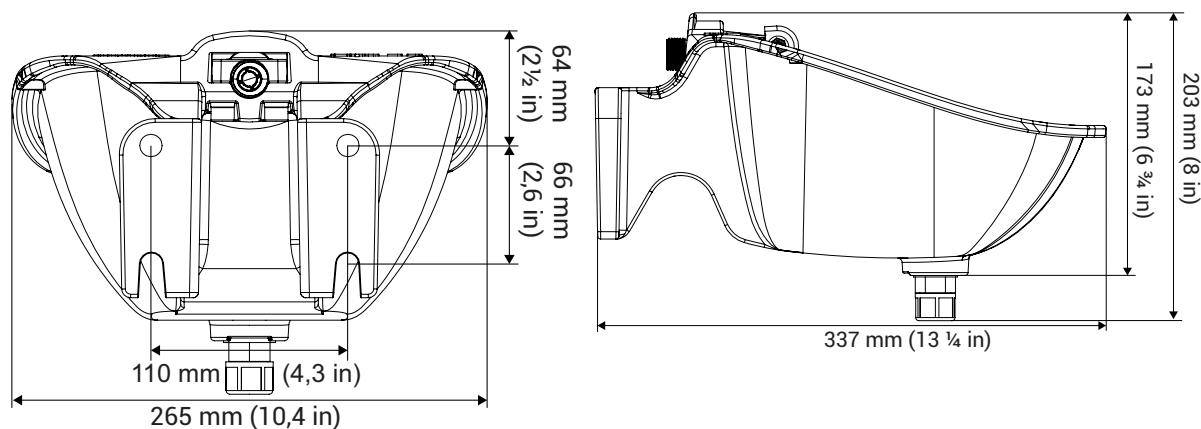

Accessories

Pièces